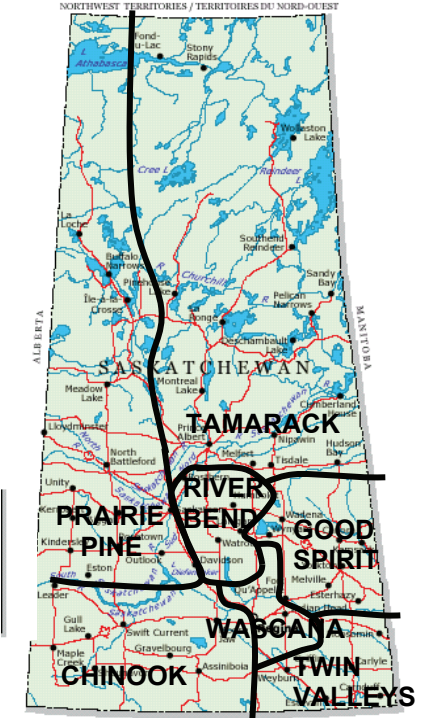

LEGEND

You can refer to this legend to determine the Presbytery in which the Pastoral Charge is located:

Chinook	CH
Good Spirit	GS
Prairie Pine	PP
River Bend	RB
Tamarack	TA
Twin Valleys	TV
Wascana	WA

SM indicates an Ecumenical Shared Ministry
Other Church Appointments and Special Ministries are highlighted in red.

The **Faith Formation Network** hopes that congregations and individuals will use this prayer cycle as a way to connect with other pastoral charges and ministries by including them in weekly thoughts and prayers.

Take note of when your own pastoral charge or ministry is included and remember on that day the many others who are holding you in their prayers.

This prayer cycle begins a week after Thanksgiving this year and continues through to the end of 2018 when Saskatchewan Conference will cease to exist.

Every Pastoral Charge and Special Ministry in Saskatchewan Conference has been listed once in this prayer cycle.

Saskatchewan Conference Prayer Cycle 2017—2018

Sponsored by
The Saskatchewan Conference
Faith Formation Network